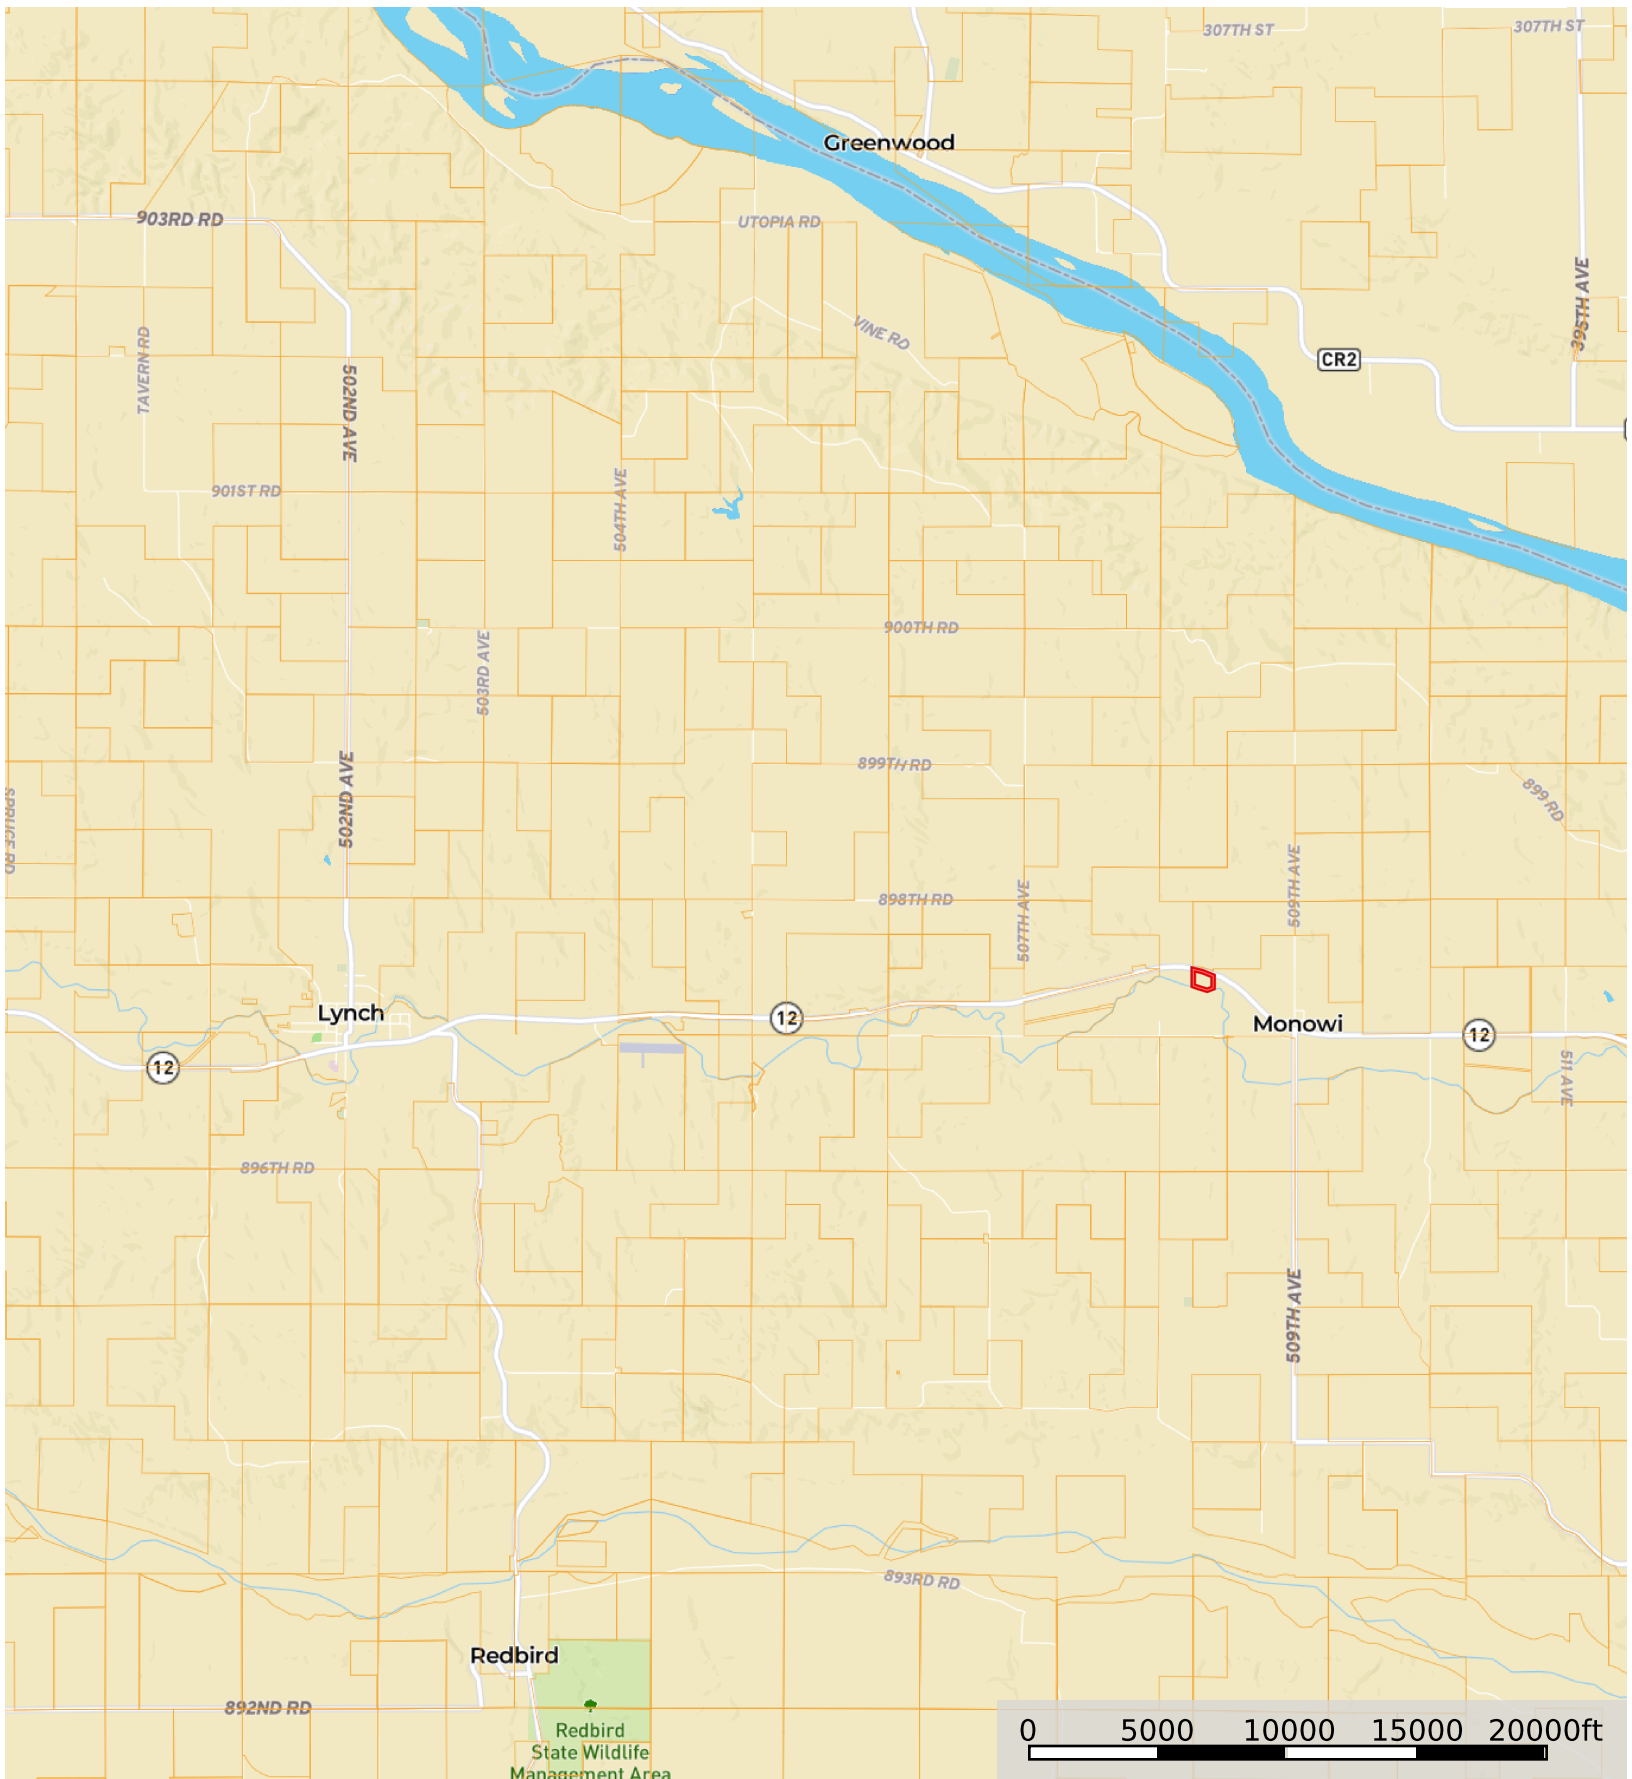

10.82 +/- Acres, Boyd County, Nebraska

Nebraska, AC +/-

 Boundary